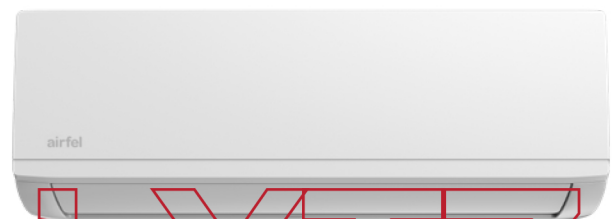

OTHER FEATURES

Turbo Cool

High-frequency compressor start-up technology for instant cooling

Smart Diagnosis

Easily diagnose any errors in your unit displayed on your remote controller

LXTZ SERIES

FIND OUT MORE

airfel

LXTZBAH | DEC2024